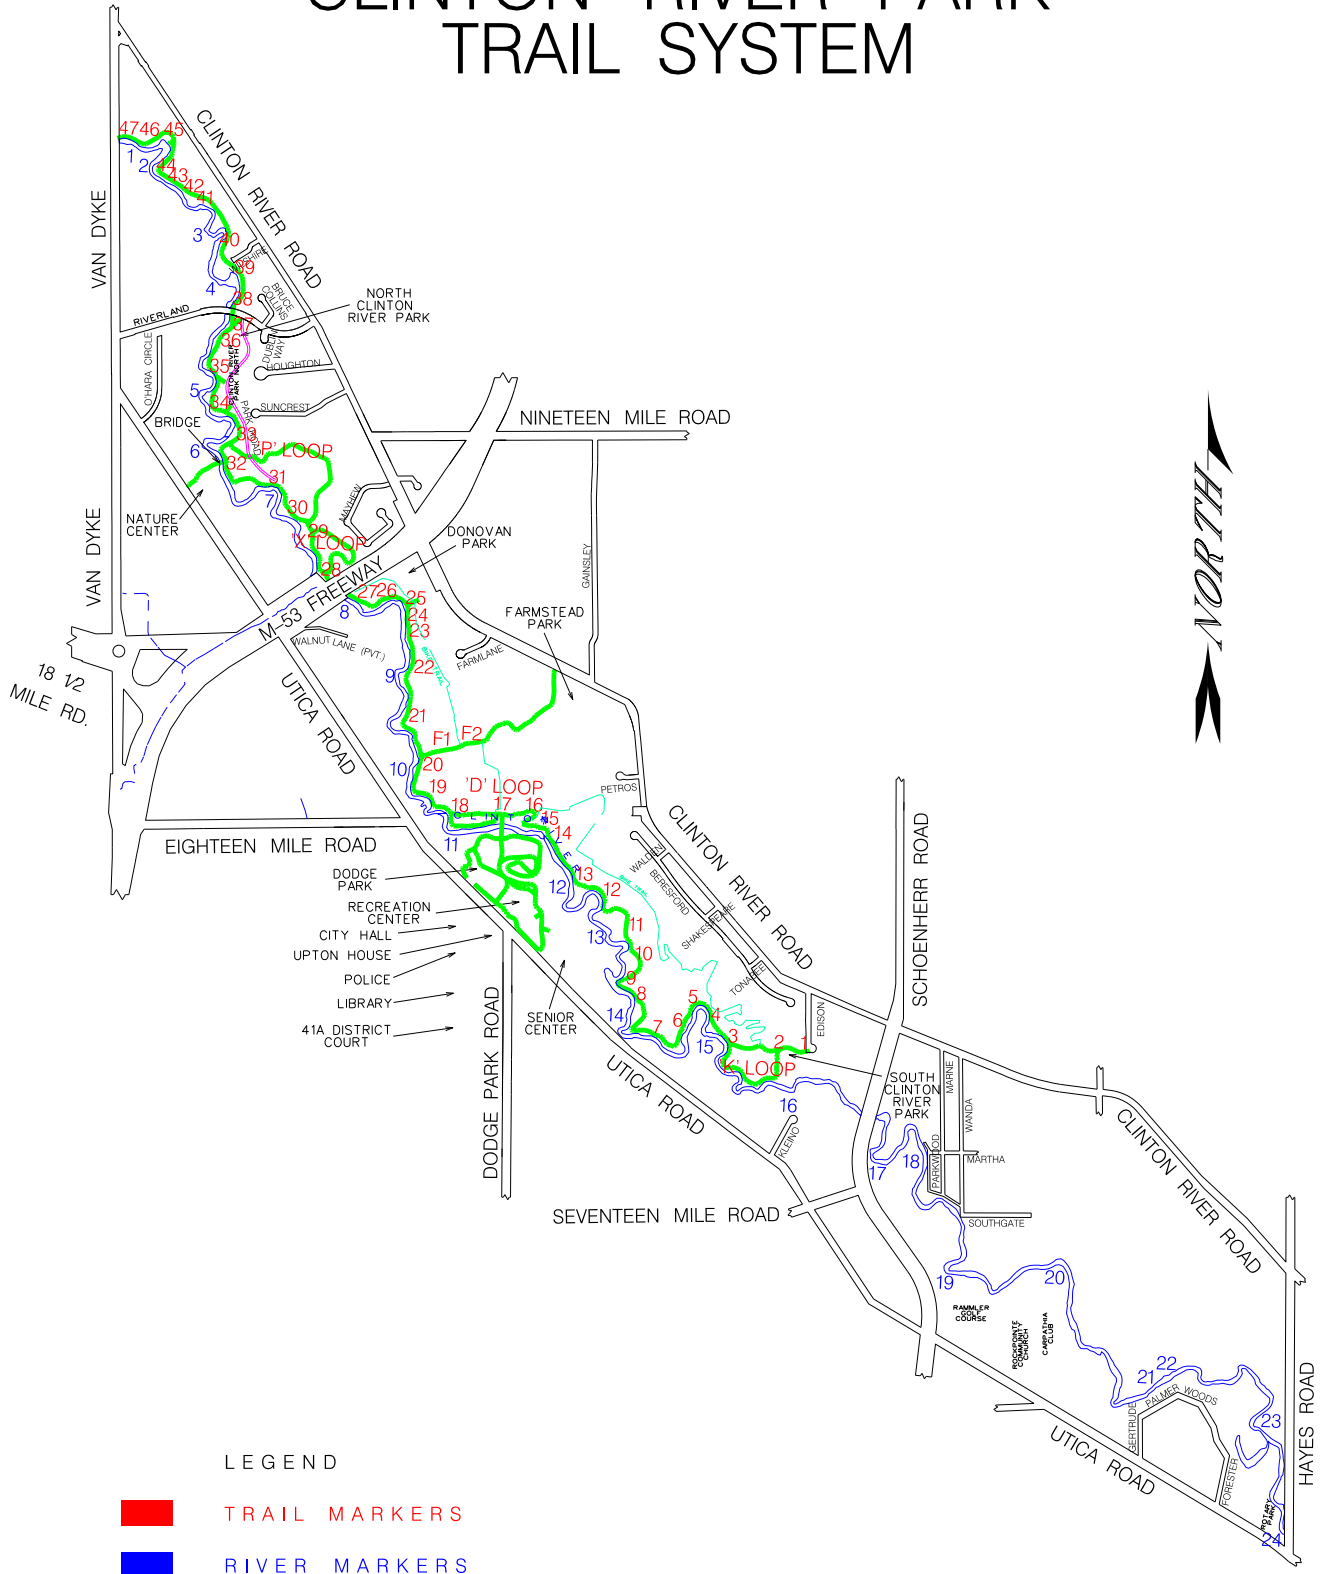

# CLINTON RIVER PARK TRAIL SYSTEM

- LEGEND
- TRAIL MARKERS
  - RIVER MARKERS