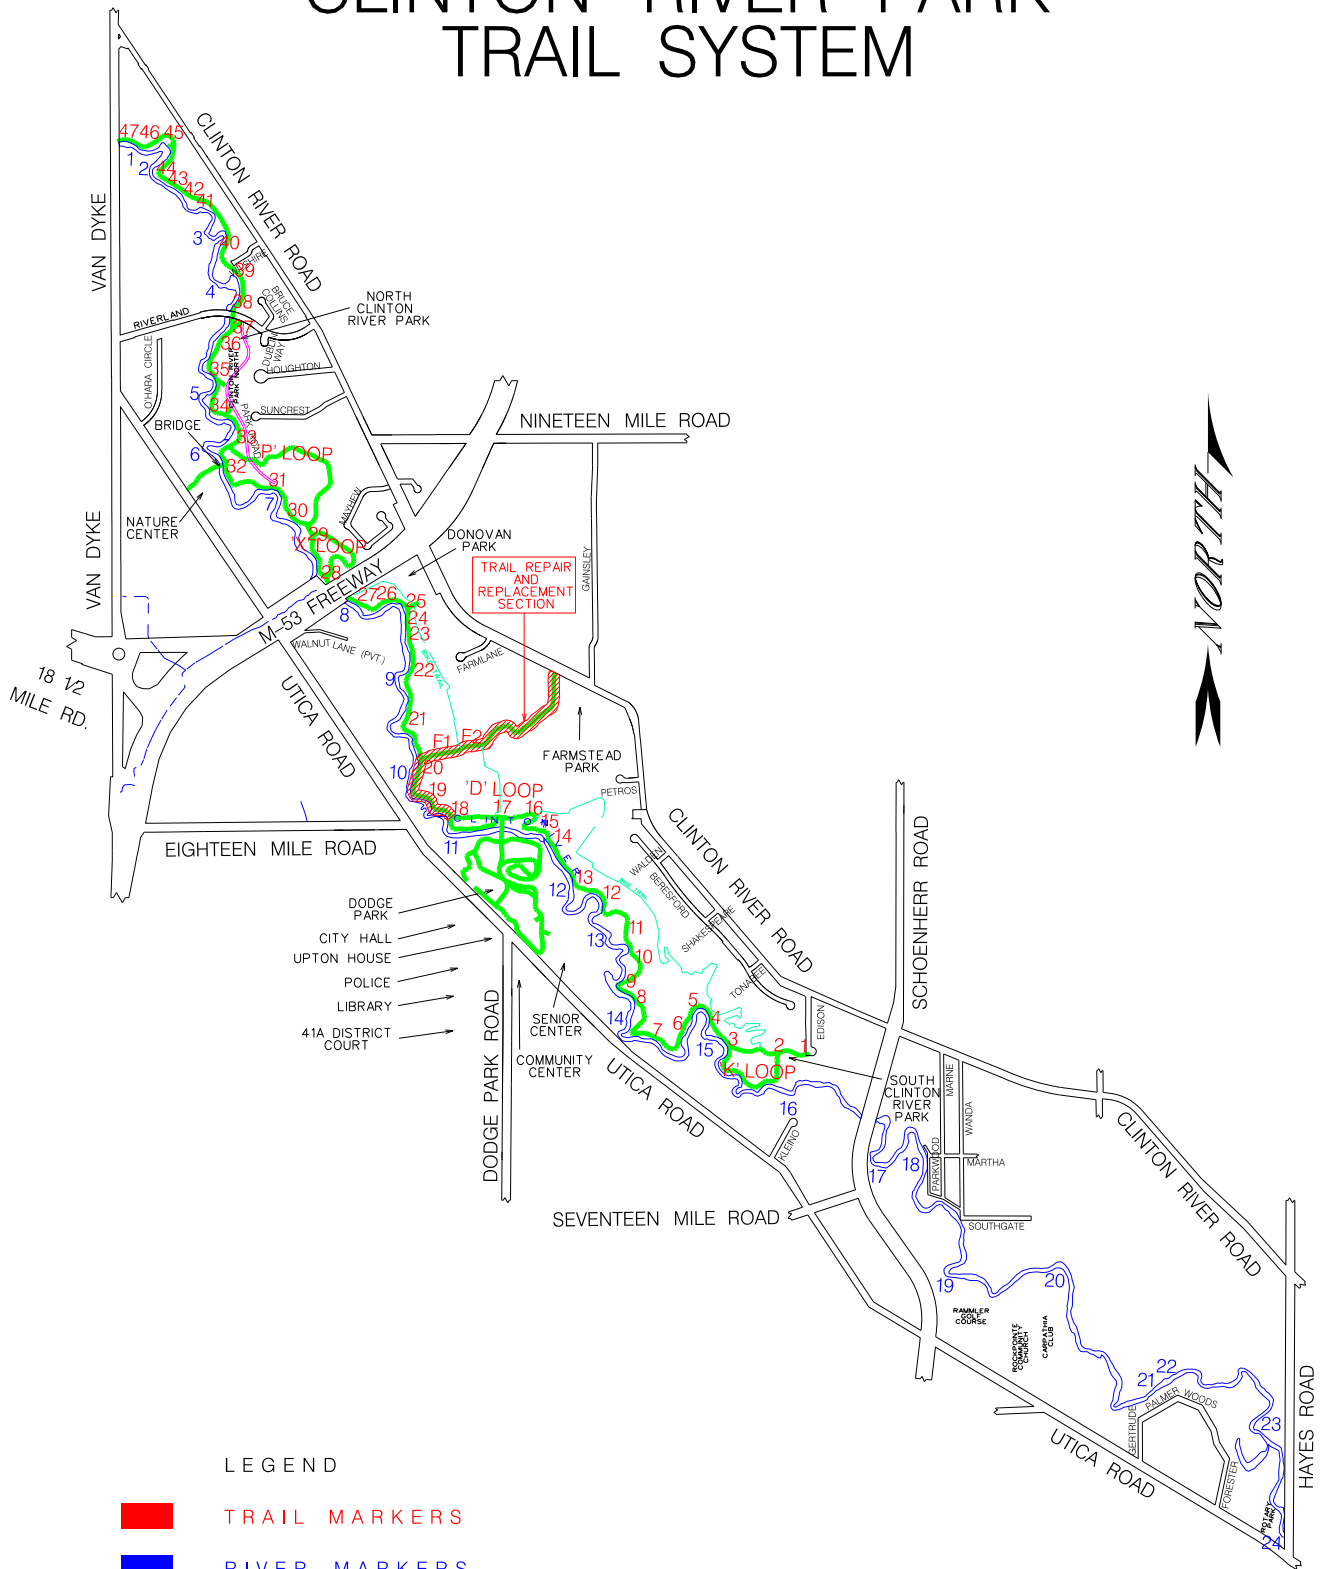

CLINTON RIVER PARK TRAIL SYSTEM

LEGEND

- TRAIL MARKERS
- RIVER MARKERS
- TRAIL REPAIR AND REPLACEMENT SECTION